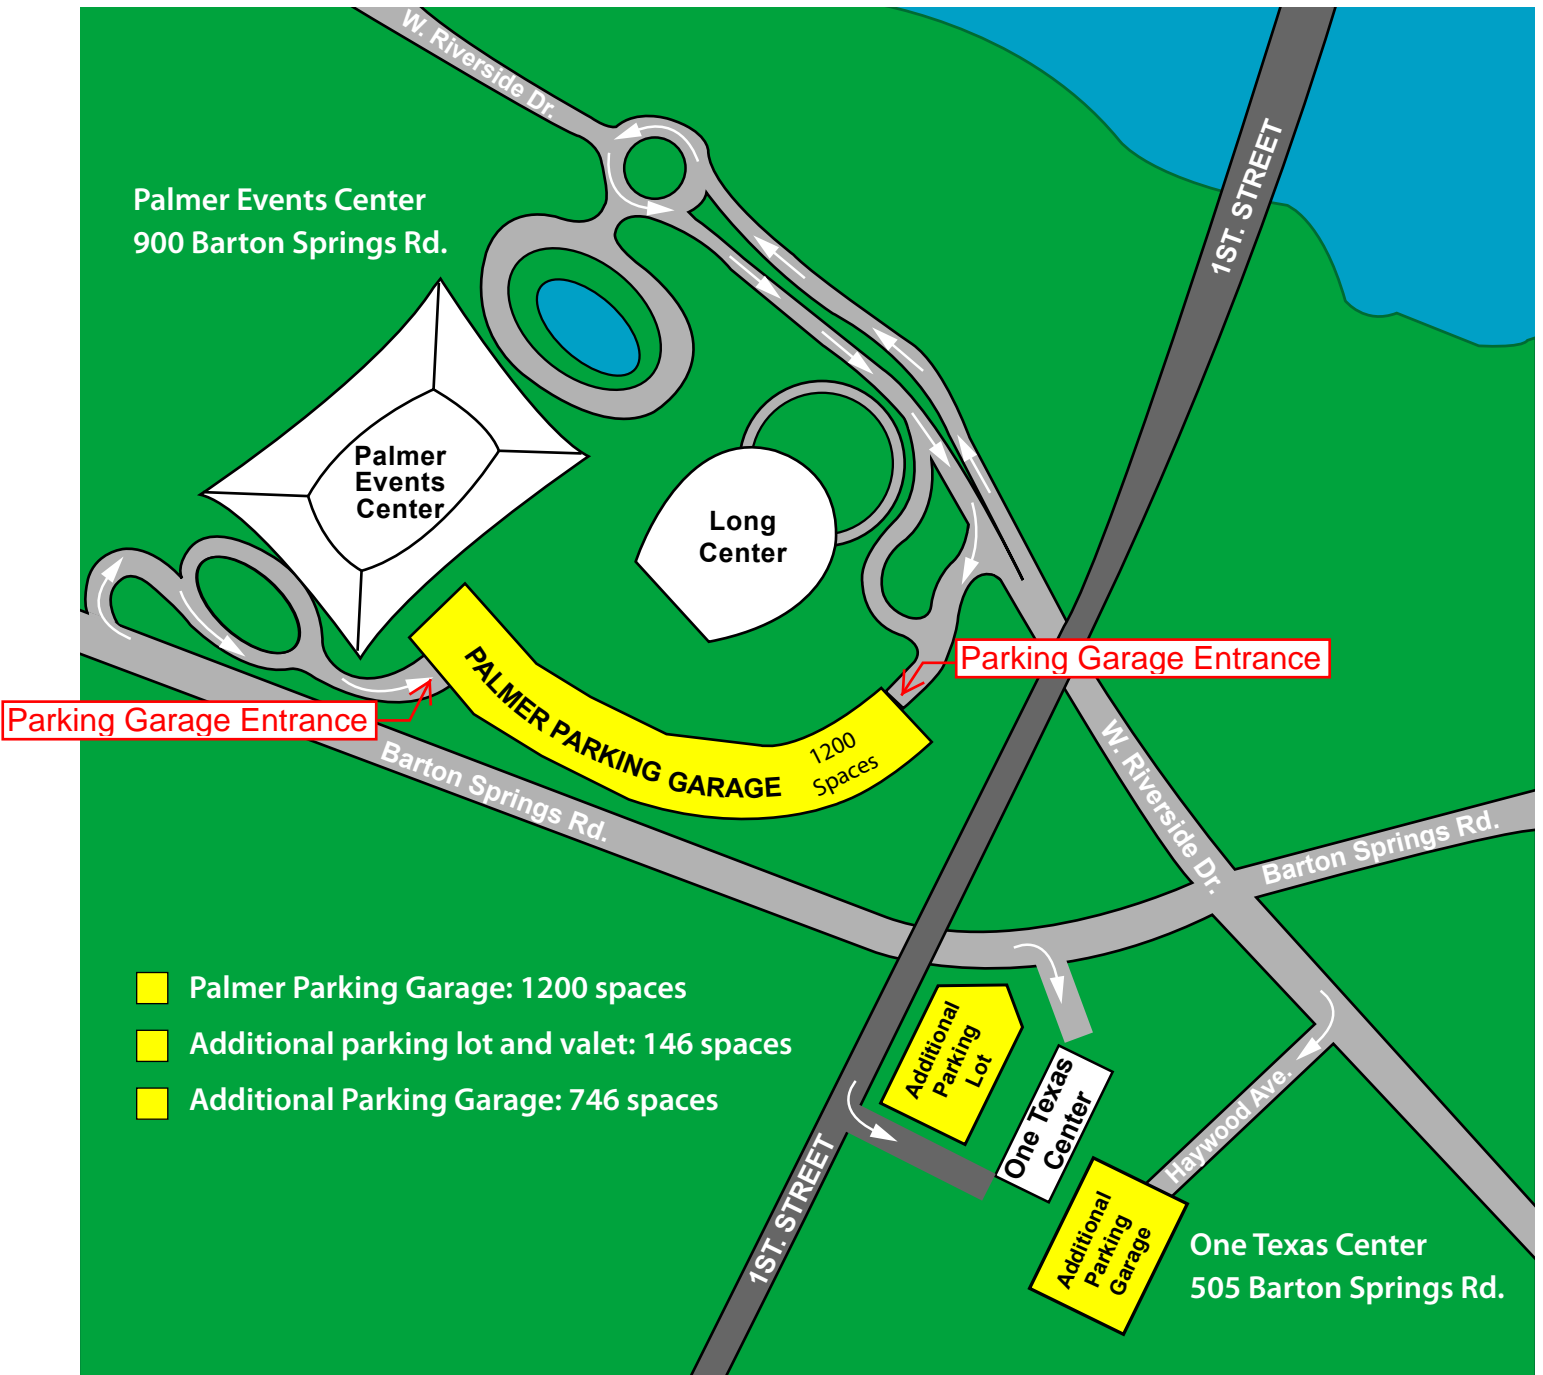

Texas State Board of Public Accountancy Swearing-In Ceremony Palmer Events Center, 900 Barton Springs Road, Austin, Texas

Please note: There are entrances to the Palmer Parking Garage on Barton Springs Road and Riverside Drive. The Riverside Drive entrance to the parking garage is often under-utilized. To avoid traffic at the Barton Springs Rd. entrance, use the Riverside Dr. entrance. Event parking is \$12 per vehicle, unless special event rates are posted.

Directions: To reach Palmer Events Center from IH-35 North or South, take the Riverside Drive exit going west and stay on Riverside Drive to Barton Springs Road. Turn left onto Barton Springs Road; the Palmer Events Center and parking garage will be on the right after you go through the light at S. 1st St. The south entrance for the parking garage is just past the Palmer Center itself on the right. If you are traveling east on Barton Springs Road, you will not be able to enter the parking garage from that direction. A \$12 fee for parking will be collected as you enter. Allow yourself several minutes to park and walk next door to the Events Center by 9:30 a.m.