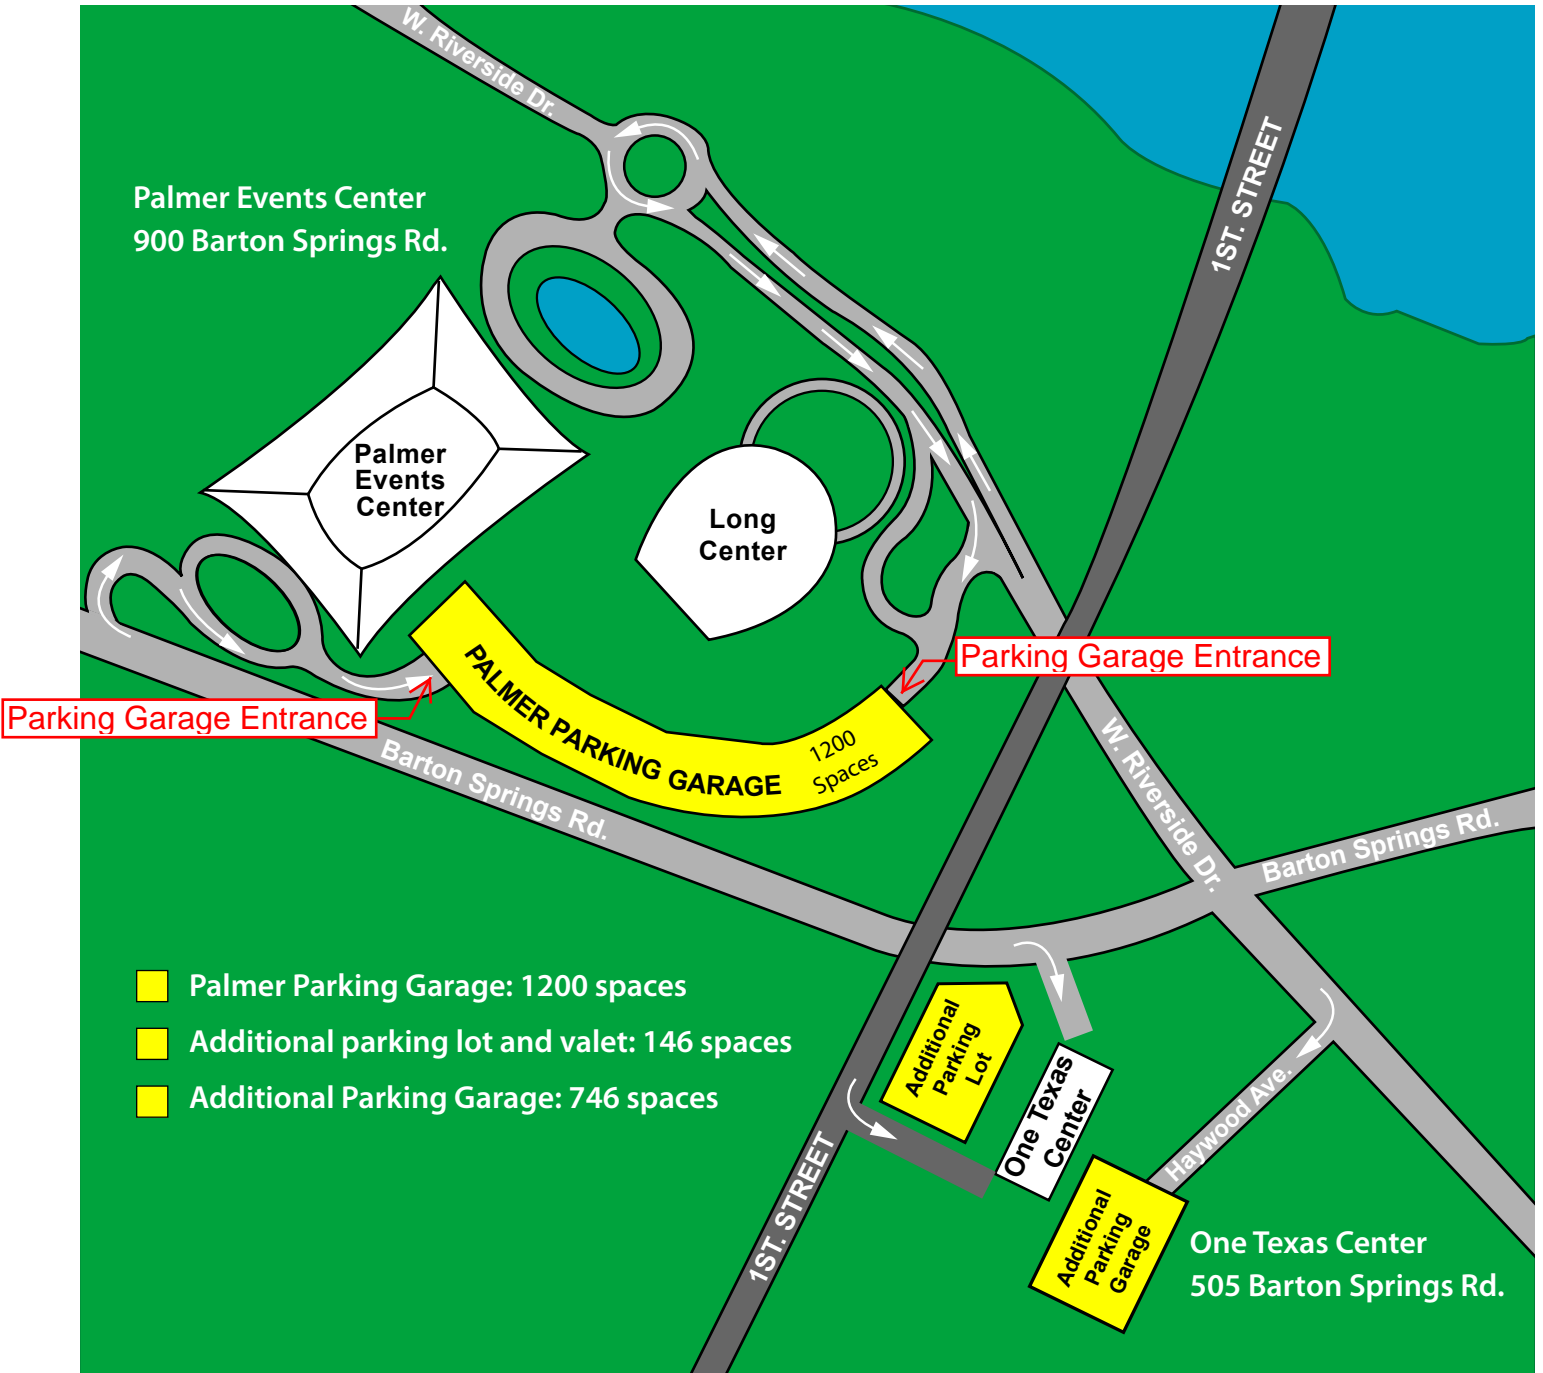

# Texas State Board of Public Accountancy Swearing-In Ceremony Palmer Events Center, 900 Barton Springs Road, Austin, Texas

Please note: There are entrances to the Palmer Parking Garage on Barton Springs Road and Riverside Drive. The Riverside Drive entrance to the parking garage is often under-utilized. To avoid traffic at the Barton Springs Rd. entrance, use the Riverside Dr. entrance. Event parking is \$8 per vehicle, unless special event rates are posted.

Directions: To reach Palmer Events Center from IH-35 North or South, take the Riverside Drive exit going west and stay on Riverside Drive to Barton Springs Road. Turn left onto Barton Springs Road; the Palmer Events Center and parking garage will be on the right after you go through the light at S. 1st St. The south entrance for the parking garage is just past the Palmer Center itself on the right. If you are traveling east on Barton Springs Road, you will not be able to enter the parking garage from that direction. A \$8 fee for parking will be collected as you enter. Allow yourself several minutes to park and walk next door to the Events Center by 9:30 a.m.